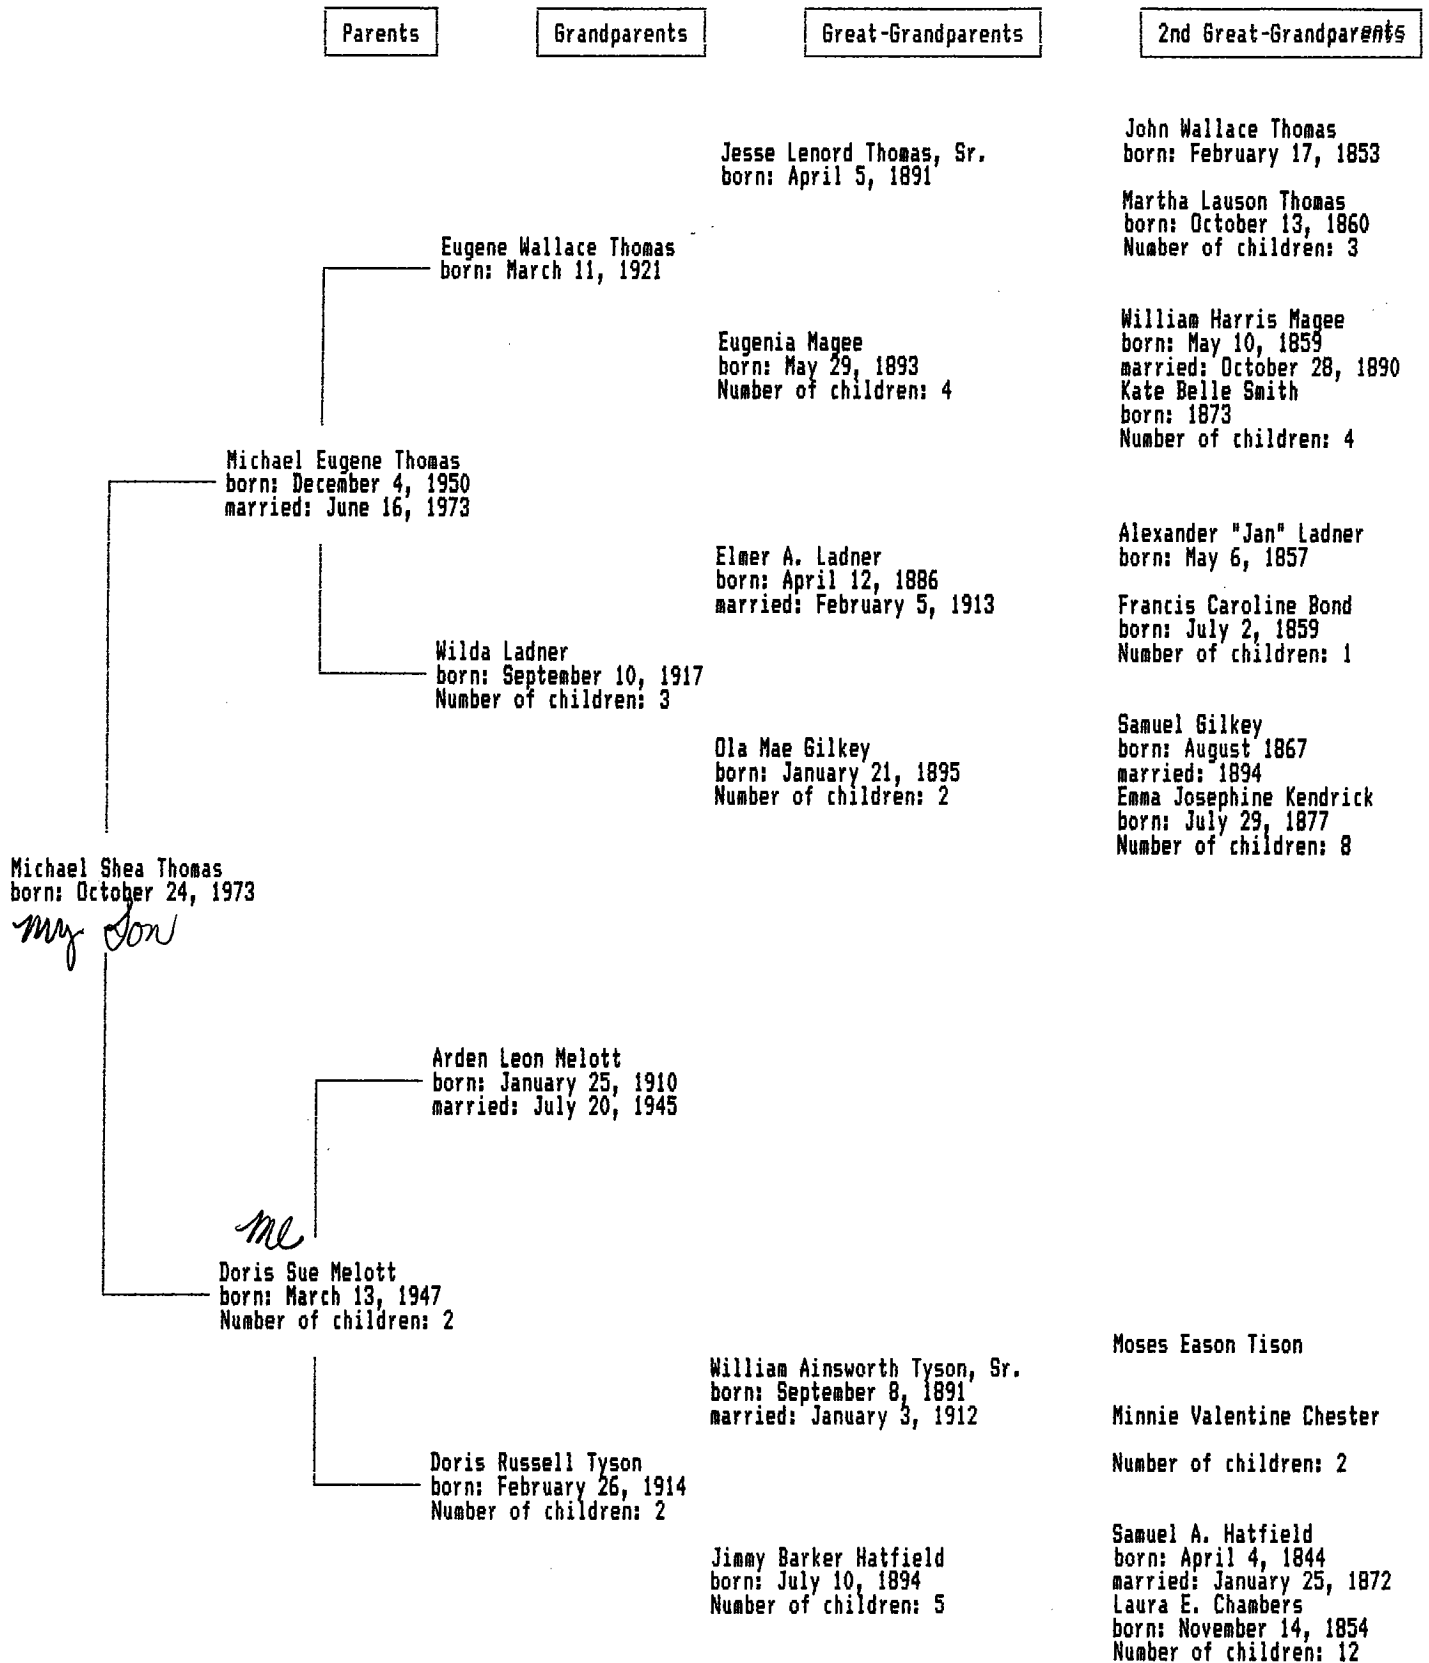

MAR 12 1992

Ancestors of Michael Shea Thomas

Ancestors of Wilda Tyson Thomas

Parents

Grandparents

Great-Grandparents

2nd Great-Grandparents

Jesse Lenord Thomas, Sr.
born: April 5, 1891

John Wallace Thomas
born: February 17, 1853

Martha Lauson Thomas
born: October 13, 1860
Number of children: 3

Eugene Wallace Thomas
born: March 11, 1921

Eugenia Magee
born: May 29, 1893
Number of children: 4

Alexander "Jan" Ladner
born: May 6, 1857

Wilda Ladner
born: September 10, 1917
Number of children: 3

Francis Caroline Bond
born: July 2, 1859
Number of children: 1

Ola Mae Gilkey
born: January 21, 1895
Number of children: 2