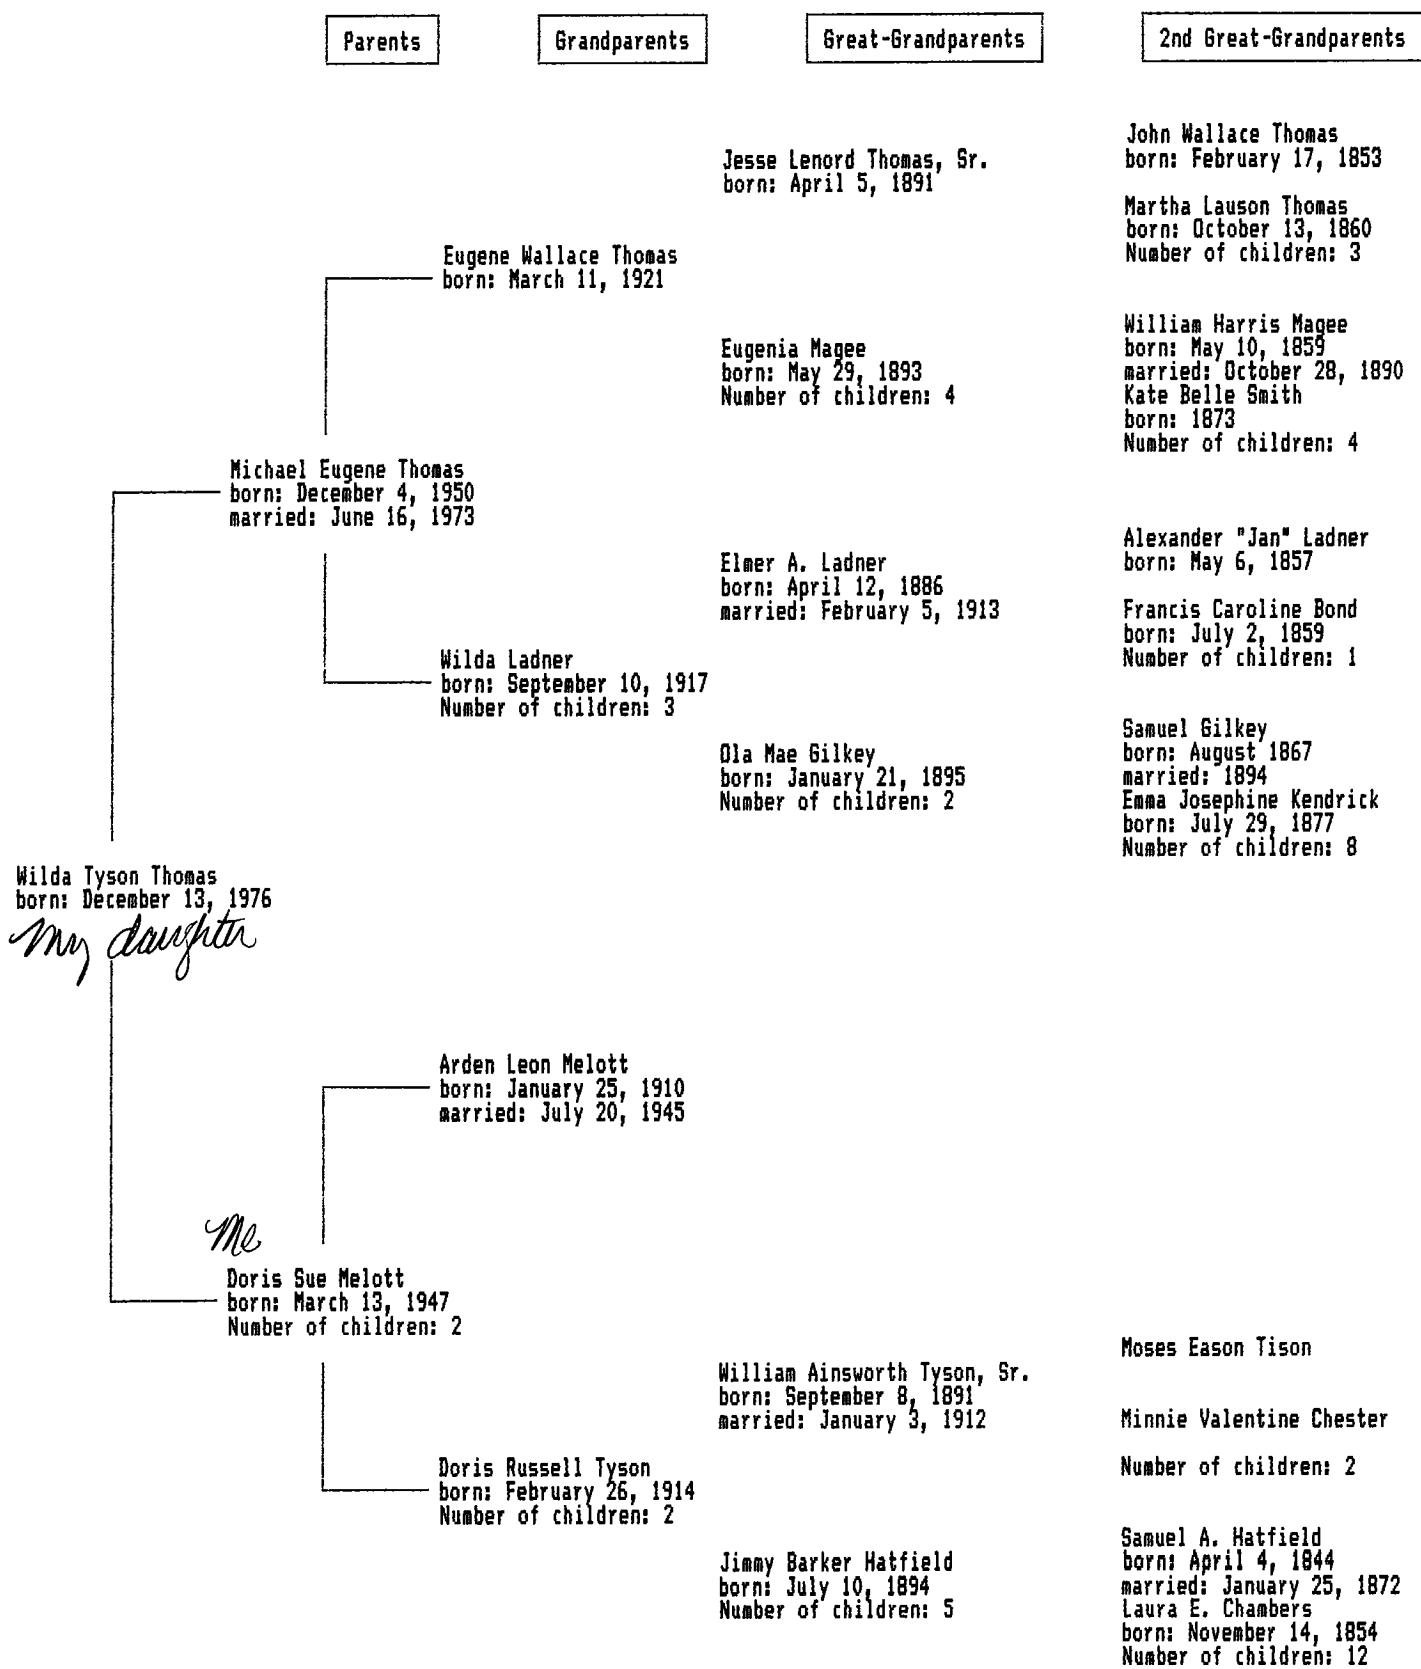

MAR 12 1992

Ancestors of Michael Shea Thomas

Ancestors of Wilda Tyson Thomas

Parents

Grandparents

Great-Grandparents

2nd Great-Grandparents

Jesse Lenord Thomas, Sr.
born: April 5, 1891

John Wallace Thomas
born: February 17, 1853

Martha Lauson Thomas
born: October 13, 1860
Number of children: 3

Eugene Wallace Thomas
born: March 11, 1921

Eugenia Magee
born: May 29, 1893
Number of children: 4

Alexander "Jan" Ladner
born: May 6, 1857

Wilda Ladner
born: September 10, 1917
Number of children: 3

Francis Caroline Bond
born: July 2, 1859
Number of children: 1

Ola Mae Gilkey
born: January 21, 1895
Number of children: 2